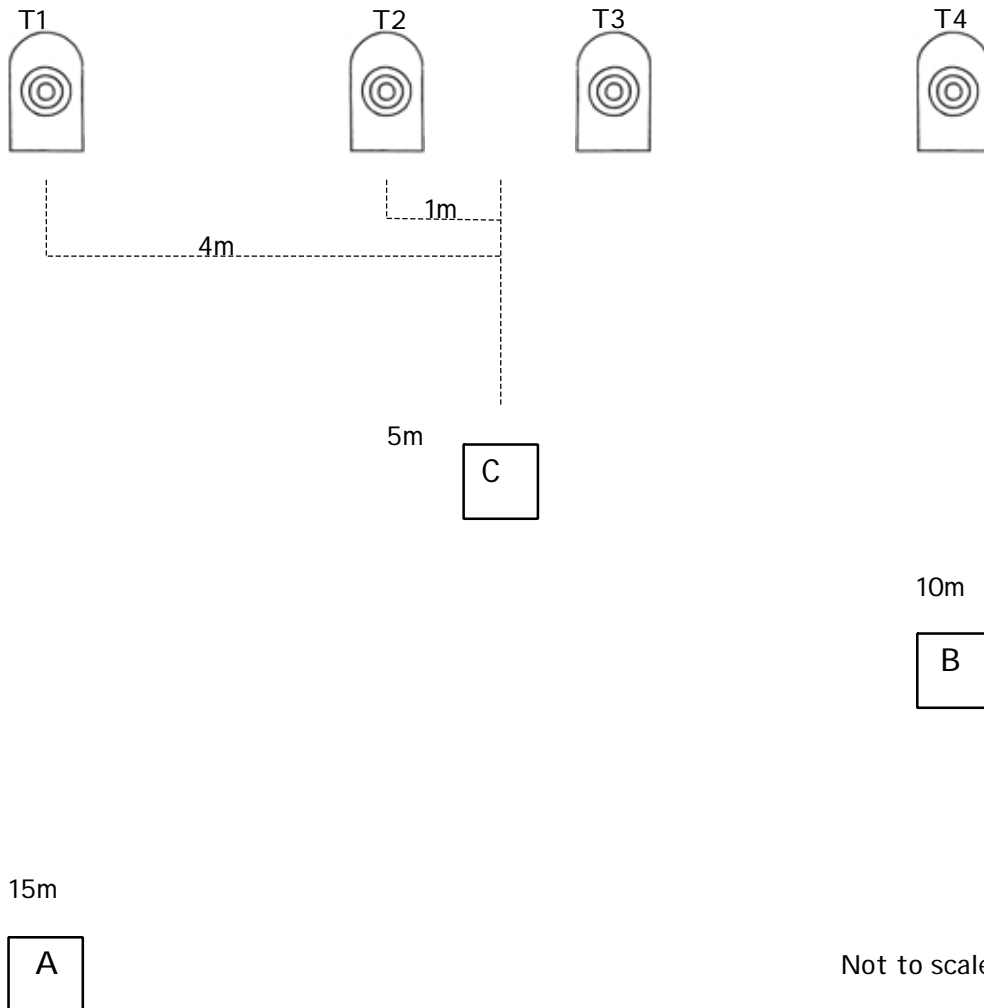

Start Position. Standing in Box A. Loaded. Hands loose by sides.

Stage Procedure. On signal to start using **strong hand only** engage T1 with 6 rounds move to Box B and using **weak hand only** engage T4 with 6 rounds, move to Box C and in a **freestyle manner** engage T2 & T3 with 6 rounds each any order.

Scoring. 24 Shots Limited. **Start.** Audible

Stop. Last shot.

Targets. 4 NRA D1

Penalties. Foot fault, procedural, extra shots, extra hits, misses are at 5 seconds per occurrence.

Range Set Up. As above Targets are set at 5'6" (1.67m). Shoot Boxes are approx 1mx1m in size.