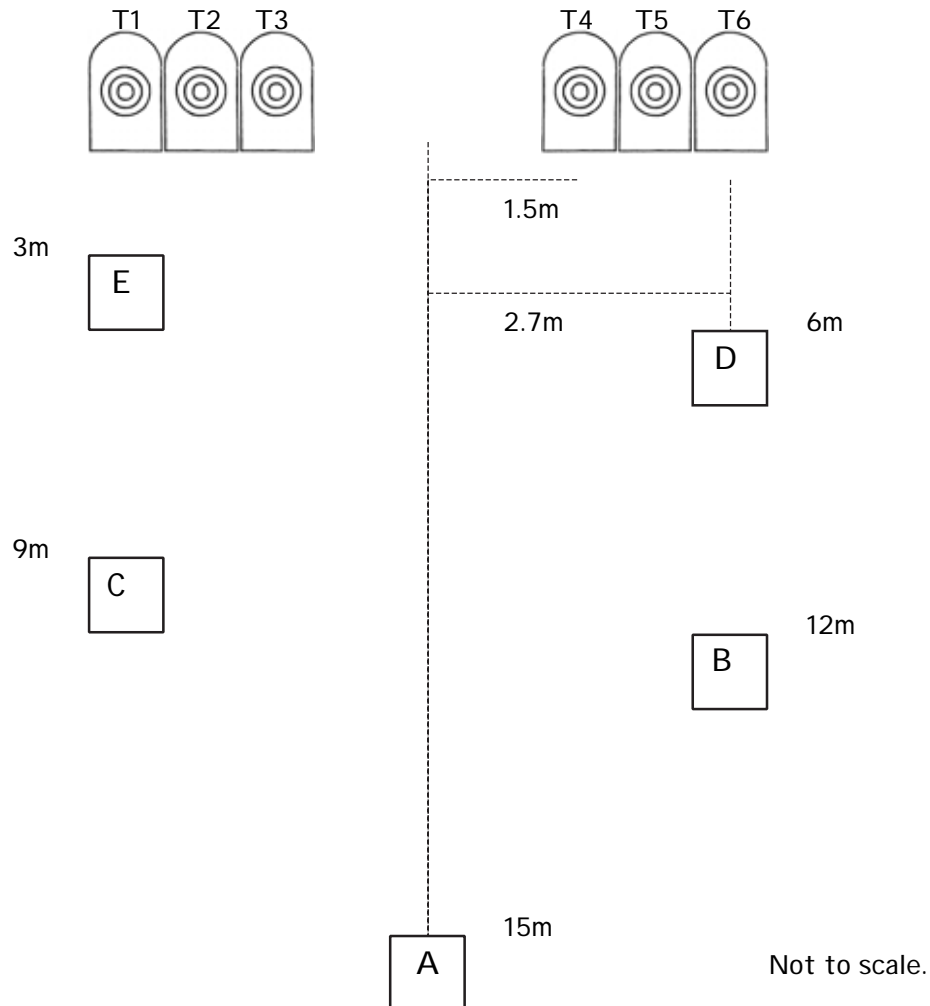

Start Position. Standing in Box A. Loaded. Hands loose by sides.

Stage Procedure. Freestyle. On signal to start engage T1 -T6 any order with 2 rounds each, move to Box B and engage T4-T6 with 2 rounds each any order, move to Box C and engage T1-T3 with 2 rounds each any order, move to Box D and engage T4-T6 with 2 rounds each any order, move to Box E and engage T1-T3 with 2 rounds each any order.

Scoring. 36 Shots Limited. ***Deduct 1 second per X hit.**

Start. Audible **Stop.** Last shot.

Targets. 6 NRA D1

Penalties. Procedural, extra shots, extra hits, misses are at 5 seconds per occurrence.

Range Set Up. As above Targets are set at 5'6" (1.67m). Targets are on 600m centres, however T3 and T4 are on a 3m centre. Shoot Boxes are approx 1mx1m in size.