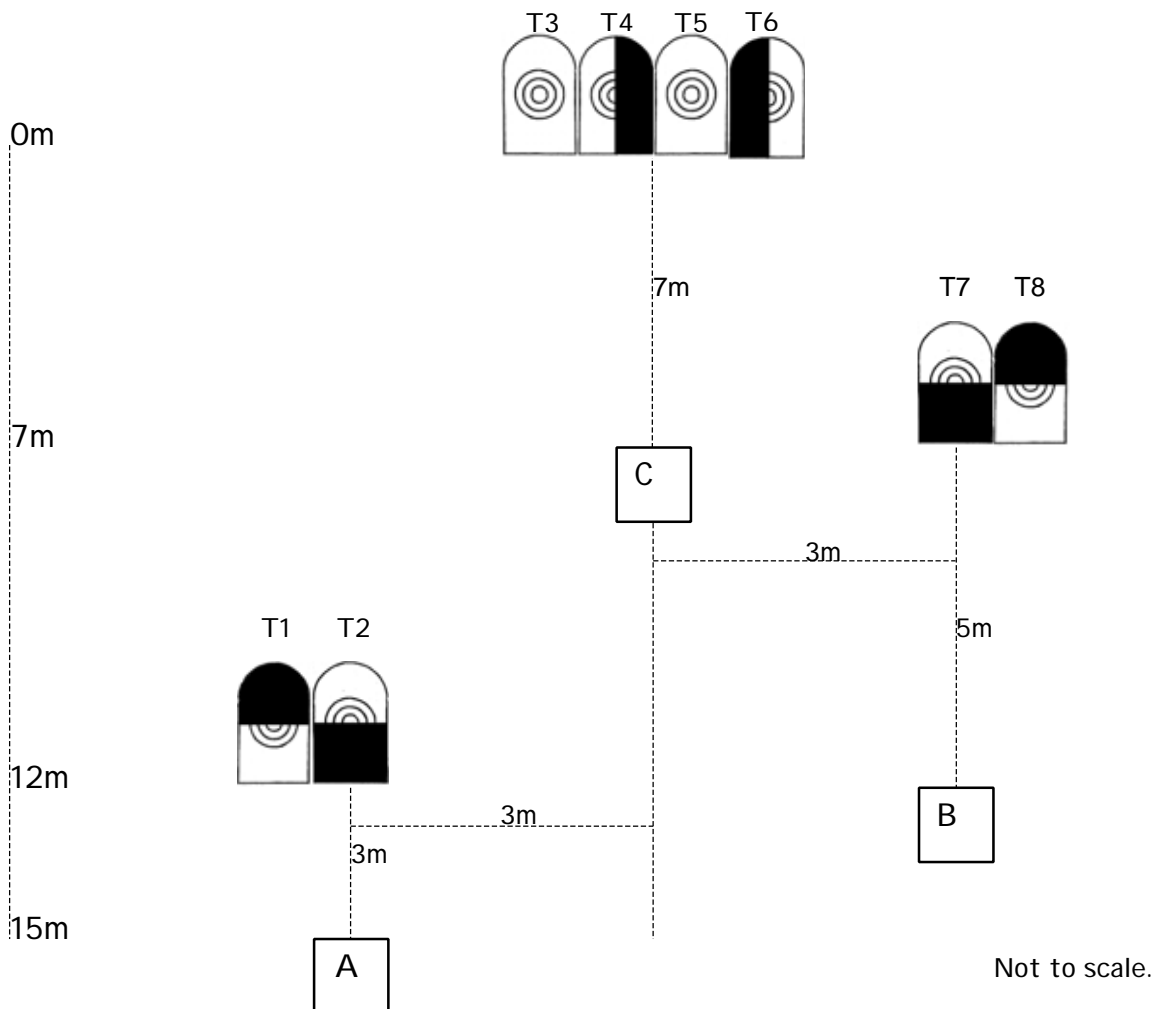

Start Position. Standing in Box A. UNLOADED. Hands loose by sides.

Stage Procedure. On signal to start engage T1&T2 any order with 3 rounds each move to Box B and engage T7 &T8 any order with 3 rounds each move to Box C and engage T3 - T6 any order with 3 rounds each. Freestyle.

Scoring. 24 Shots Limited. **Start.** Audible

Stop. Last shot.

Targets. 8 NRA D1

Penalties. Foot fault, procedural, extra shots, extra hits, misses are at 5 seconds per occurrence.

Range Set Up. As above Targets are set at 5'6" (1.67m). Shoot Boxes are approx 1mx1m in size. Hard cover over targets as above. Targets are on 600 mm centres.