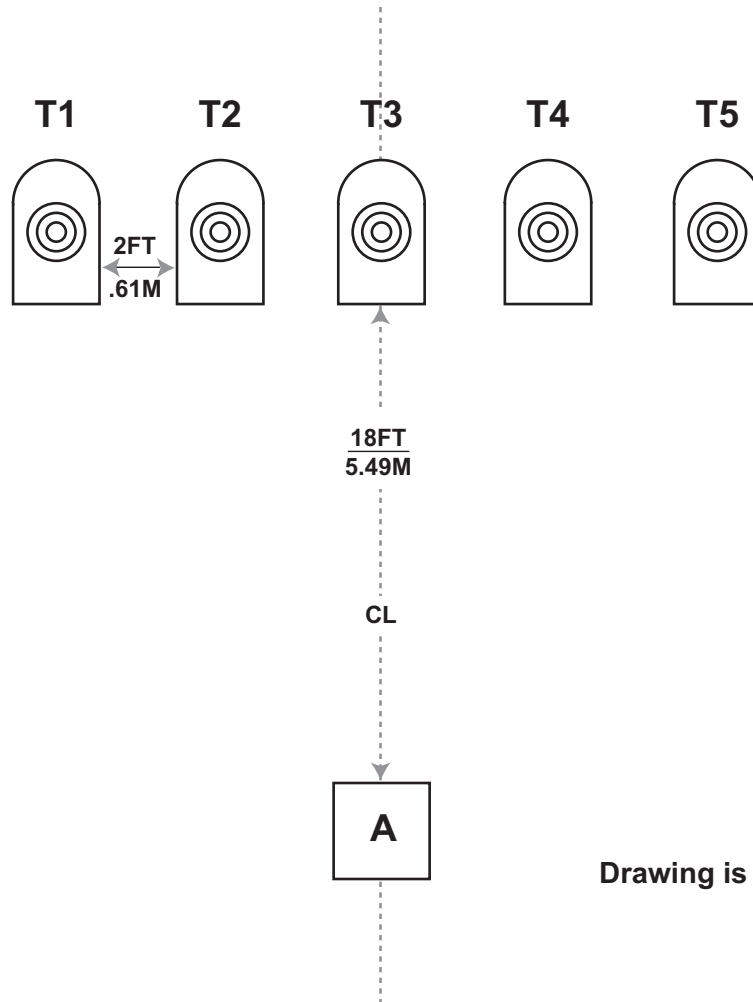

International
Confederation
of Revolver
Enthusiasts

Speed Only

CS-007
Designed by
Roger Davis

Drawing is Not to Scale!

Start Position: Standing in Box A, facing downrange, hands relaxed at sides.

Procedure:

Scoring: Shots Limited

Targets: 5 NRA D-1 paper

Rounds: 15 maximum

Start: Audible

Stop: Last shot

Penalties: Per the ICORE rulebook. Foot faults, extra shots, extra hits, procedural and misses +5 seconds per occurrence.

Stage Setup: Place targets per drawing dimensions. Set targets T1 thru T5 at standard height with top of target 1.65 m (5 feet 6 inch) +/- 5cm (2 inches) from ground. Alignment is shown to centerlines of boxes and targets, unless otherwise noted.

Shooting boxes are approximately 1m x 1m (3 feet x 3 feet).

CS-007 Speed Only

Shots Limited

International
Confederation
of Revolver
Enthusiasts

Target	A	B	C	M	Hits
T1					3
T2					3
T3					3
T4					3
T5					3